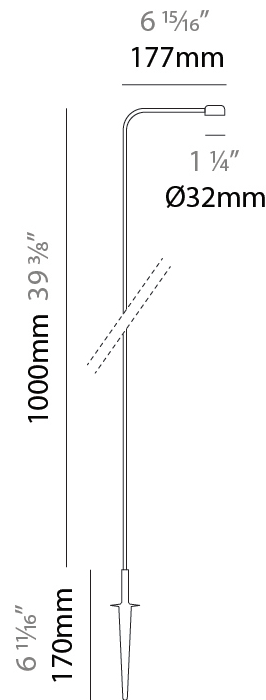

PROJECT
TYPE
SPECIFIER
QUANTITY
DATE

DOT POST

E9B273-

base number

1. To build a product code in our configurator select the specify button on the base model # product page
2. To build a manual product code on this datasheet choose from the options listed below in blue font and add the suffix to the base model #

GENERAL

Series: Dot
Brand: Platek
Division: Exterior
Mounting Type: Post
Mounting Location: Above Ground
Subcategory: Bollard - Garden

PHYSICAL

Shape: Disc
Diameter (mm): 32
Diameter (in): 1 1/4
Height (mm): 1000
Height (in): 39 3/8
Extension (mm): 177
Extension (in): 6 15/16
Light Distribution: Direct
Screws: No visible screws
Fixture Finish: SST
Fixture Material: Stainless Steel AISI 316L

ELECTRICAL

Lamp Type: LED
Input Wattage (W): 2.9
Total Output Wattage (W): 2.3
Dimming: Tri-Mode (Non-Dimming and Phase Dimming (120Vac only) and 0-10V Dimming)
Driver Included: No
Driver Location: Remote
Driver Type: Constant Voltage - 120 / 277Vac
Driver Class: Class 2
Input Voltage (V): 120 - 277
Output Voltage (V): 24
Upon Request: 0-10V/ Phase Dimming Upon Request

LED

Color Temperature (°K): 2700 / 3000
Max. Delivered Lumen (lm): 145
Nominal Lumen (lm): 175
CRI: >90 CRI
Lamp Life (hrs): 60000

OPTICAL

Optic°: 120

RATINGS AND CERTIFICATIONS

Certified By: Certified for North American Standards
IP rating: IP65
IK Rating: IK05
Upon Request: Higher Maximum Ambient Temperature