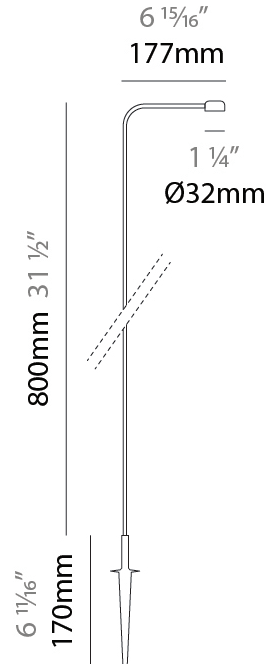

DOT POST

E9B272-

base number

1. To build a product code in our configurator select the specify button on the base model # product page
2. To build a manual product code on this datasheet choose from the options listed below in blue font and add the suffix to the base model #

GENERAL

Series: Dot
Brand: Platek
Division: Exterior
Mounting Type: Post
Mounting Location: Above Ground
Subcategory: Bollard - Garden

PHYSICAL

Shape: Disc
Diameter (mm): 32
Diameter (in): 1 ¼
Height (mm): 800
Height (in): 31 ½
Extension (mm): 177
Extension (in): 6 15/16
Light Distribution: Direct
Screws: No visible screws
Fixture Finish: SST
Fixture Material: Stainless Steel AISI 316L

ELECTRICAL

Lamp Type: LED
Input Wattage (W): 2.9
Total Output Wattage (W): 2.3
Dimming: Tri-Mode (Non-Dimming and Phase Dimming (120Vac only) and 0-10V Dimming)
Driver Included: No
Driver Location: Remote
Driver Type: Constant Voltage - 120 / 277Vac
Driver Class: Class 2
Input Voltage (V): 120 - 277
Output Voltage (V): 24
Upon Request: 0-10V/ Phase Dimming Upon Request

LED

Color Temperature (°K): 2700 / 3000
Max. Delivered Lumen (lm): 145
Nominal Lumen (lm): 175
CRI: >90 CRI
Lamp Life (hrs): 60000

OPTICAL

Optic°: 120

RATINGS AND CERTIFICATIONS

Certified By: Certified for North American Standards
IP rating: IP65
IK Rating: IK05
Upon Request: Higher Maximum Ambient Temperature