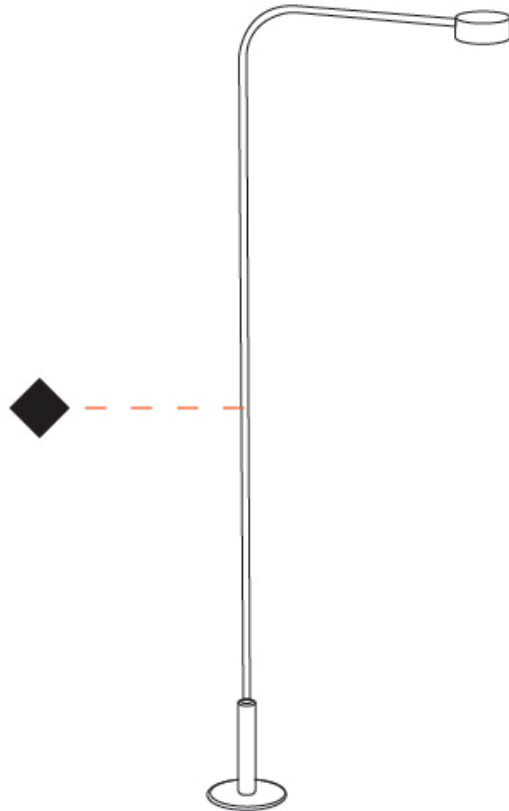

DOT POST

E9B272-

PROJECT

TYPE

SPECIFIER

QUANTITY

DATE

E